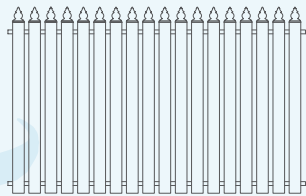

PICKET STYLES

Level