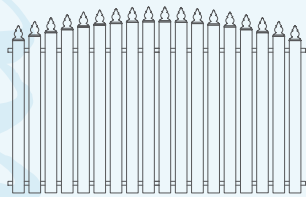

If you have always wanted that “white picket fence” look but dread the upkeep they require, our square edged Aluminium pickets will help you realise your dreams. Choose from a full range of premium powder coating colours to complete the look and feel of your home. With gates, automation and a full range of accessories, you will have peace of mind that your fence will not only be stylish, it will be functional and low maintenance.

PICKET STYLES

Level

Handrail

Two-Up

Scallop

Arched

PICKET HEAD OPTIONS

Windsor

Crown

Moon

SPECIFICATIONS

Standard heights	900mm, 1200mm, 1500mm, 1800mm
Picket size	65mm x 16mm
Picket profile	
Mounting rail size	40mm x 40mm
Picket spacing	30mm
Gates available	Pedestrian, Double Entry, Swing, Sliding & Automation
Plinth size	150mm x 65mm C section
Accessories available	Letterboxes, Latches, Posts, Caps

ALUMINIUM PICKET DESIGN SPECIFICATIONS

- **Standard heights** - 900mm, 1200mm, 1500mm and 1800mm.
- **“Made to fit”** - We can manufacture to your unique circumstances so you don’t have to ‘make do’. Height, spacings, colours, angles, gate options and accessories – it’s your choice!
- **Square edge aluminium tube** is 65mm x 16mm, a 40mm x 40mm mounting rail and a 30mm gap between pickets.
- **Plinth** - 150mm x 65mm powder coated C- section plinth for practical and decorative purposes.
- **Full range of accessories** – gates, letter boxes, latches and automation available to complete your project in style.
- **Full range of premium powder**