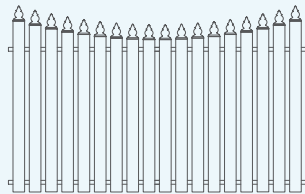

If you have always wanted that “white picket fence” look but dread the upkeep they require, our square edged Aluminium pickets will help you realise your dreams. Choose from a full range of premium powder coating colours to complete the look and feel of your home. With gates, automation and a full range of accessories, you will have peace of mind that your fence will not only be stylish, it will be functional and low maintenance.

PICKET STYLES

Level

Handrail

Two-Up

Scallop

Arched

PICKET HEAD OPTIONS

Windsor

Crown

Moon

SPECIFICATIONS

Standard heights	900mm, 1200mm, 1500mm, 1800mm
Picket size	65mm x 16mm
Picket profile	
Mounting rail size	40mm x 40mm
Picket spacing	30mm
Gates available	Pedestrian, Double Entry, Swing, Sliding & Automation
Plinth size	150mm x 65mm C section
Accessories available	Letterboxes, Latches, Posts, Caps

ALUMINIUM PICKET DESIGN SPECIFICATIONS

- **Standard heights** - 900mm, 1200mm, 1500mm and 1800mm.
- **“Made to fit”** - We can manufacture to your unique circumstances so you don’t have to ‘make do’. Height, spacings, colours, angles, gate options and accessories – it’s your choice!
- **Square edge aluminium tube** is 65mm x 16mm, a 40mm x 40mm mounting rail and a 30mm gap between pickets.
- **Plinth** - 150mm x 65mm powder coated C- section plinth for practical and decorative purposes.
- **Full range of accessories** – gates, letter boxes, latches and automation available to complete your project in style.
- **Full range of premium powder**