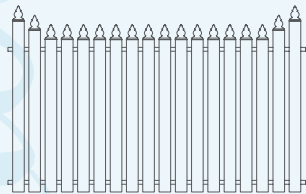

If you have always wanted that “white picket fence” look but dread the upkeep they require, our square edged Aluminium pickets will help you realise your dreams. Choose from a full range of premium powder coating colours to complete the look and feel of your home. With gates, automation and a full range of accessories, you will have peace of mind that your fence will not only be stylish, it will be functional and low maintenance.

PICKET STYLES

Level

Handrail

Two-Up

Scallop

Arched

PICKET HEAD OPTIONS

Windsor

Crown

Moon

SPECIFICATIONS

Standard heights	900mm, 1200mm, 1500mm, 1800mm
Picket size	65mm x 16mm
Picket profile	
Mounting rail size	40mm x 40mm
Picket spacing	30mm
Gates available	Pedestrian, Double Entry, Swing, Sliding & Automation
Plinth size	150mm x 65mm C section
Accessories available	Letterboxes, Latches, Posts, Caps

ALUMINIUM PICKET DESIGN SPECIFICATIONS

- **Standard heights** - 900mm, 1200mm, 1500mm and 1800mm.
- **“Made to fit”** - We can manufacture to your unique circumstances so you don’t have to ‘make do’. Height, spacings, colours, angles, gate options and accessories – it’s your choice!
- **Square edge aluminium tube** is 65mm x 16mm, a 40mm x 40mm mounting rail and a 30mm gap between pickets.
- **Plinth** - 150mm x 65mm powder coated C- section plinth for practical and decorative purposes.
- **Full range of accessories** – gates, letter boxes, latches and automation available to complete your project in style.
- **Full range of premium powder**