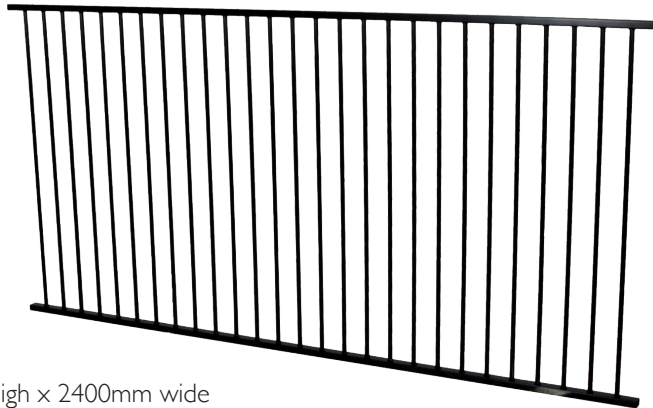

Australian Steel Aqua Pool & Garden Panels

 STRATCO

Australian Steel Aqua Pool & Garden Panels

PANELS

1200 high x 2400mm wide

GATES

1200 high x 965mm wide

CONSTRUCTION

Panels and gates are made from 19mm round steel uprights and 38 x 25mm steel rails.

Brackets and screws included.

COLOUR

Black gates, panels and posts in stock, ready to go.

Other Dulux powder coat colours available on request.

POOL COMPLIANCE

Pool compliant when installed in accordance with local council guidelines.

STEEL POST OPTIONS

Steel in-ground post 50 x 50 x 1800mm
Latch posts also available at 2100mm.

or

Steel post with welded baseplate 50 x 50 x 1300mm
Latch posts also available at 1500mm

Posts come standard with powder coated steel caps.

Post position

POOL GATE HINGE & LATCH OPTIONS

KwikFit self closing gate hinge pair plus Magna Latch safety latch-lock.

or

TruClose standard safety gate hinge pair plus Magna Latch safety latch-lock.