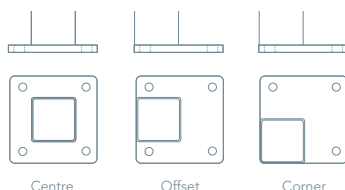

Panels and gates are made from 19mm round steel uprights and 38 x 25mm steel rails.

Brackets and screws included.

COLOUR

Black gates, panels and posts in stock, ready to go.

Other Dulux powder coat colours available on request.

POOL COMPLIANCE

Pool compliant when installed in accordance with local council guidelines.

STEEL POST OPTIONS

Steel in-ground post 50 x 50 x 1800mm
Latch posts also available at 2100mm.

or

Steel post with welded baseplate 50 x 50 x 1300mm
Latch posts also available at 1500mm

Posts come standard with powder coated steel caps.

Post position

POOL GATE HINGE & LATCH OPTIONS

KwikFit self closing gate hinge pair plus Magna Latch safety latch-lock.

or

TruClose standard safety gate hinge pair plus Magna Latch safety latch-lock.

GARDEN GATE HINGE & LATCH OPTIONS

D/L Latch Set plus one set of standard hinges.

« Scan this QR code with your smart phone to find a Stratco near you.

VICTORIA - DEER PARK • DOVETON • EPPING • FERN TREE GULLY