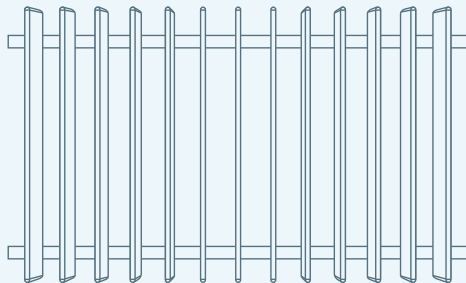

Dublin

Modern, Edgy, Striking - Create an impressive entry to your home.

 STRATCO

SCAN FOR PRODUCT INFORMATION & SETUP

Ph: 1300 155 155
www.stratco.com.au

Dublin

Modern – Edgy – Striking – Create an impressive entry to your modern home with our architecturally inspired Dublin design. Choose from a full range of premium powder coating colours to enhance the appeal of your property. With gates, automation and a full range of accessories, you can create an impressive entry for your home.

DIAGRAM

DUBLIN DESIGN SPECIFICATIONS

- **Standard heights** - 900mm, 1200mm, 1500mm and 1800mm.
- **“Made to fit”** - We can manufacture to your unique circumstances so you don't have to 'make do'. Height, spacings, colours, angles, gate options and accessories – it's your choice!
- **Square edge aluminium tube** is 65mm x 16mm, a 40mm x 40mm mounting rail and a 85mm gap between blades.
- **5 stage pre treatment** – our unique cromate pre treatment manufacturing process ensures a superior finish for your fence, so it will stand the test of time.
- **Full range of accessories** – gates, letter boxes, latches and automation available to complete your project in style.
- **Full range of premium powder coated colours** – from traditional to modern colours to suit your home.
- **Made from strong and durable Aluminium.**
- **Time Saver** – with little to no maintenance to keep your fence looking like new, enjoy your weekends living life.

SPECIFICATIONS

Standard heights	900mm, 1200mm, 1500mm, 1800mm
Upright dimensions	65mm x 16mm with flat aluminium cap
Mounting rail size	40mm x 40mm
Blade spacing	85mm
Gates available	Pedestrian, Double Entry, Swing, Sliding & Automation
Accessories available	Letterboxes, Posts, Upgraded Locks & Latches