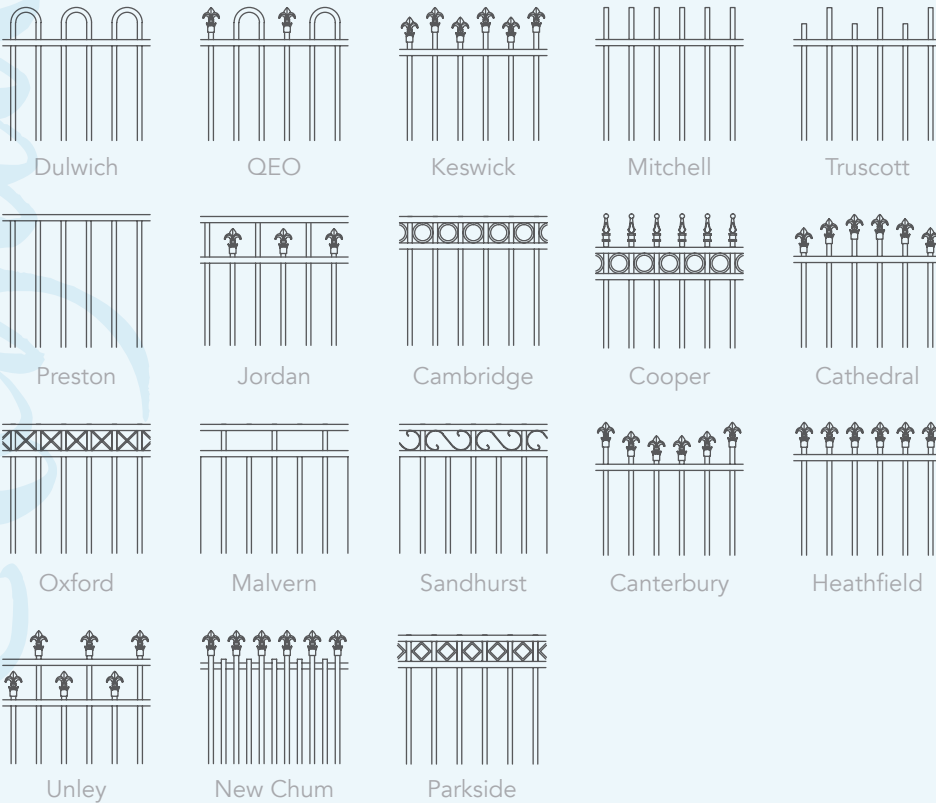

# Tubular Fencing

**The style and elegance of heritage tubular fencing adds finesse to your home, a feature that will turn heads.** With over 16 styles in our tubular range to choose from you are sure to find a quality fencing solution to complete your project. Modern, traditional, security conscious – we've got you covered. All manufactured with Australian materials to ensure the quality of your new fence.

- Over 16 design styles to choose from
- Standard Panel heights – 900mm, 1200mm, 1500mm or 1800mm
- Standard Panel length - 2500mm
- All of our tubular fencing can be manufactured to comply with building and current pool safety regulations.
- Gates to match - pedestrian, double entry, swing, sliding and automation available.
- Choice of "weld on front" or "punch through rail" available so you can have the attention to detail to create the look you want.

## STYLES