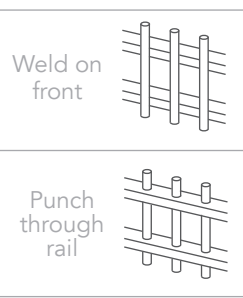

- Over 16 design styles to choose from
- Standard Panel heights – 900mm, 1200mm, 1500mm or 1800mm
- Standard Panel length - 2500mm
- All of our tubular fencing can be manufactured to comply with building and current pool safety regulations.
- Gates to match - pedestrian, double entry, swing, sliding and automation available.
- Choice of "weld on front" or "punch through rail" available so you can have the attention to detail to create the look you want.